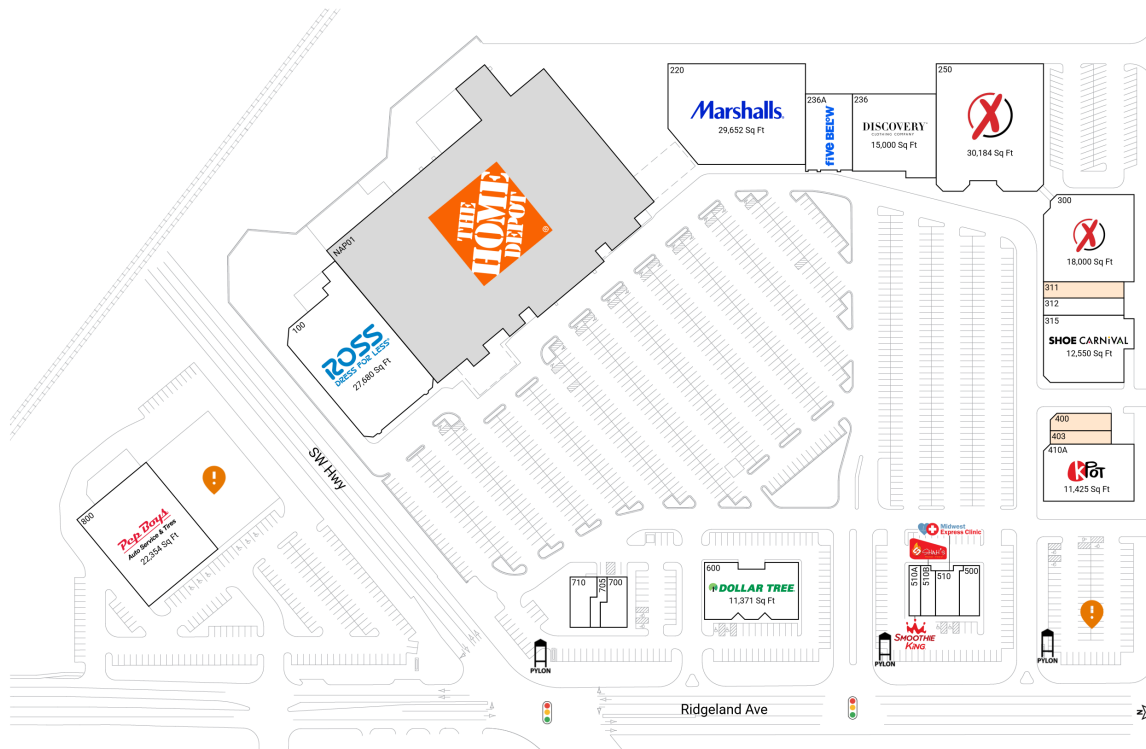

Source: Synergos Technologies, Inc. 2024

Strong lineup of national retailers such as Marshalls, Ross Dress For Less, Five Below, For Eyes Optical & Shoe Carnival

Surrounded by a dense population of 147K+ and a strong daytime population of 172K+ within a 3-mile radius

Highly trafficked center drawing an estimated 10K+ visits daily and 3.6M+ annually (Placer.ai 2025)

High visibility from 19K+ vehicles daily on Ridgeland Ave and 21K+ on Southwest Hwy (Kalibrate 2022)

Adjacent to the 880K+ Sq Ft Chicago Ridge Mall, anchored by ALDI & AMC Theatres

Commons of Chicago Ridge

9900 S. Ridgeland Ave | Chicago Ridge, IL 60415

Cook County Chicago-Naperville-Elgin, IL-IN 211,105 Sq Ft

41.7104, -87.7813

Available Spaces

311	2,880 Sq Ft	360°	OPO 1	0 Sq Ft
400	3,228 Sq Ft	360°	OPO 2	0 Sq Ft
403	1,980 Sq Ft	360°		

Current Tenants

Space size listed in square feet

100	Ross Dress for Less	27,680
220	Marshalls	29,652
236	Discovery Clothing	15,000
236A	Five Below	7,738
250	XSport Fitness	30,184
300	XSport Fitness	18,000
312	U2 Nail Studio	3,100
315	Shoe Carnival	12,550
410A	KPOT Korean BBQ & Hot Pot	11,425
500	For Eyes Optical	2,188
510	Midwest Express Clinic	2,500
510A	Smoothie King	1,283
510B	Shah's Halal Food	1,677
600	Dollar Tree	11,371
700	QaMaria Yemeni Coffee Company	2,565
705	Star Life Wellness Clinic	1,200
710	Eiffel Waffle	2,550
800	Pep Boys	22,354
NAP01	The Home Depot	113,918